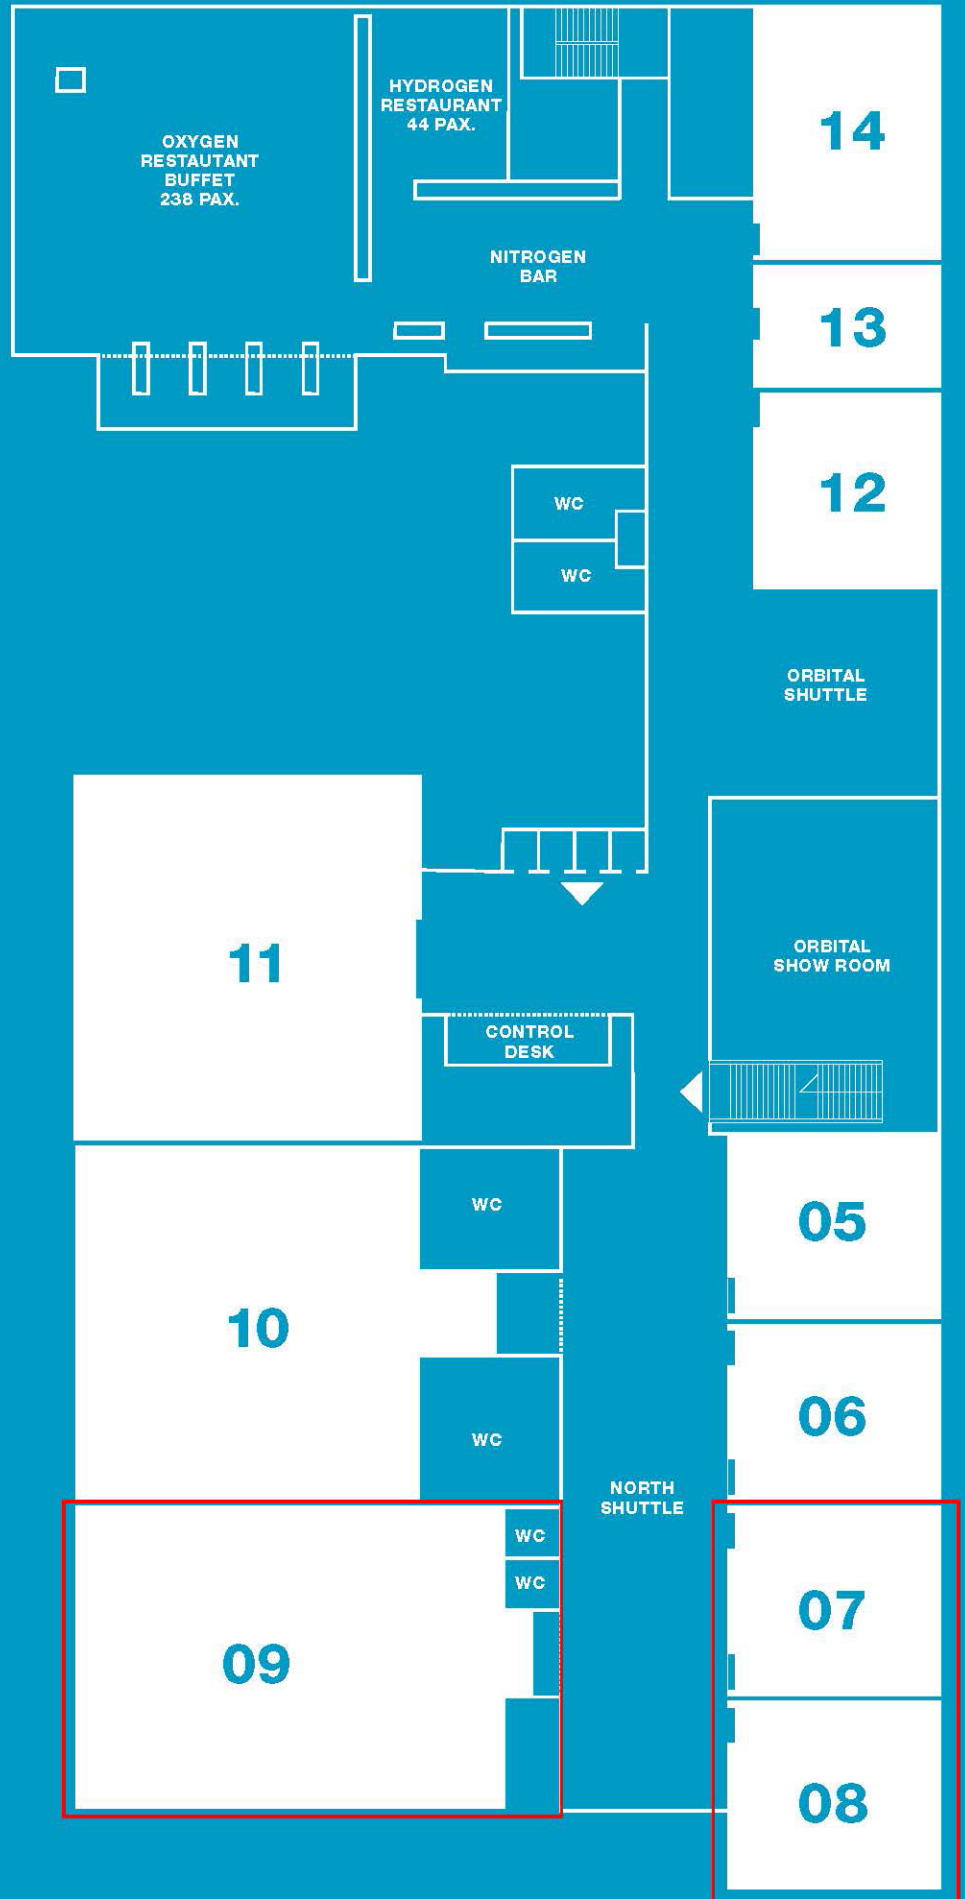

Barceló Sants

Level E

North Shuttle: 290 m²

MR.05: 103 m²

MR.06: 102 m²

MR.07: 107 m²

MR.08: 108 m²

MR.09: 358 m²

MR.10: 373 m²

MR.11: 306 m²

Orbital Shuttle: 124 m²

MR.12: 96,3 m²

MR.13: 63 m²

MR.14: 125,5 m²

 BDEC Meeting rooms

Sants Orbital Station